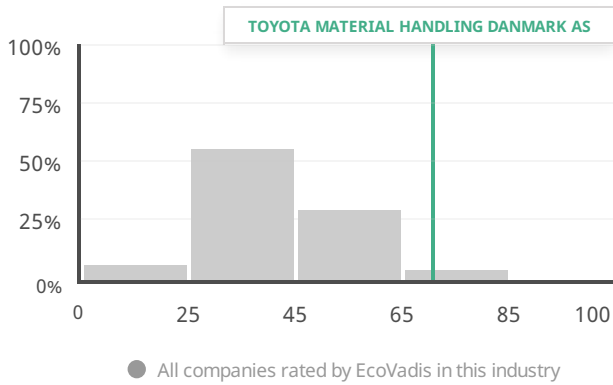

TOYOTA MATERIAL HANDLING DANMARK AS

Slangerup - Denmark | Wholesale of other machinery and equipment

EVID: NW426078

Publication date: 2 Oct 2023

Valid until: 2 Oct 2024

Sustainability performance

- Insufficient
- Partial
- Good
- Advanced
- Outstanding
- Average score