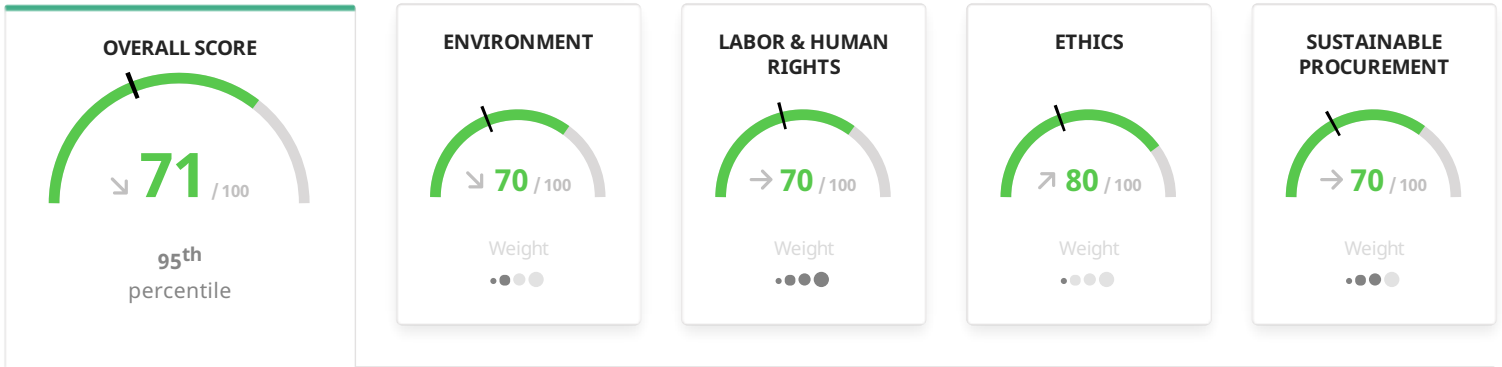

TOYOTA MATERIAL HANDLING DANMARK AS

Slangerup - Denmark | Wholesale of other machinery and equipment

EVID: NW426078

Publication date: 2 Oct 2023

Valid until: 2 Oct 2024

Sustainability performance

- Insufficient
- Partial
- Good
- Advanced
- Outstanding
- Average score

Overall score distribution

Theme score comparison