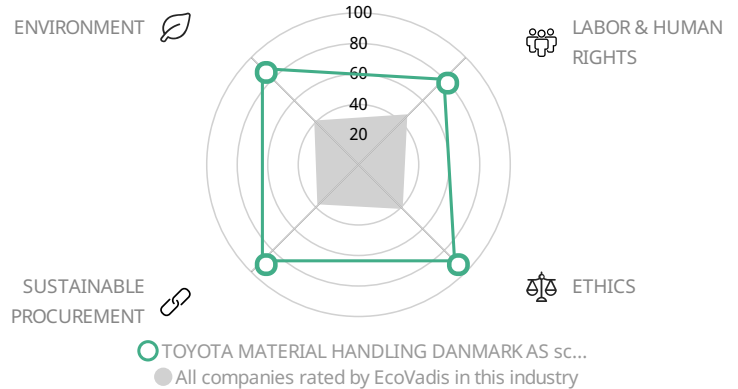

TOYOTA MATERIAL HANDLING DANMARK AS

Slangerup - Denmark | Wholesale of other machinery and equipment
 Publication date: 12 Nov 2024
 Valid until: 12 Nov 2025

SUSTAINABILITY PERFORMANCE OVERVIEW

Score breakdown

Sustainability performance ● Insufficient ● Partial ● Good ● Advanced ● Outstanding — Average score

Overall score distribution

Theme score comparison

* You are receiving this score/medal based on the disclosed information and news resources available to EcoVadis at the time of assessment. Should any information or circumstances change materially during the period of the scorecard/medal validity, EcoVadis reserves the right to place the business' scorecard/medal on hold and, if considered appropriate, to re-assess and possibly issue a revised scorecard/medal.

HIGHLIGHTS

Overall score

TOYOTA MATERIAL HANDLING DANMARK AS is in the top **1%** of companies rated by EcoVadis in the Wholesale of other machinery and equipment industry.

Environment

TOYOTA MATERIAL HANDLING DANMARK AS is in the top **1%** of companies rated by EcoVadis in the Wholesale of other machinery and equipment industry.