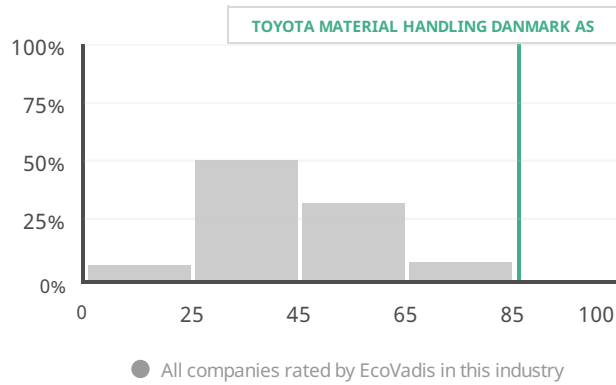

TOYOTA MATERIAL HANDLING DANMARK AS

Slangerup - Denmark | Wholesale of other machinery and equipment
 Publication date: 12 Nov 2024
 Valid until: 12 Nov 2025

SUSTAINABILITY PERFORMANCE OVERVIEW

Score breakdown

Sustainability performance ● Insufficient ● Partial ● Good ● Advanced ● Outstanding — Average score

Overall score distribution

Theme score comparison

* You are receiving this score/medal based on the disclosed information and news resources available to EcoVadis at the time of assessment. Should any information or circumstances change materially during the period of the scorecard/medal validity, EcoVadis reserves the right to place the business' scorecard/medal on hold and, if considered appropriate, to re-assess and possibly issue a revised scorecard/medal.