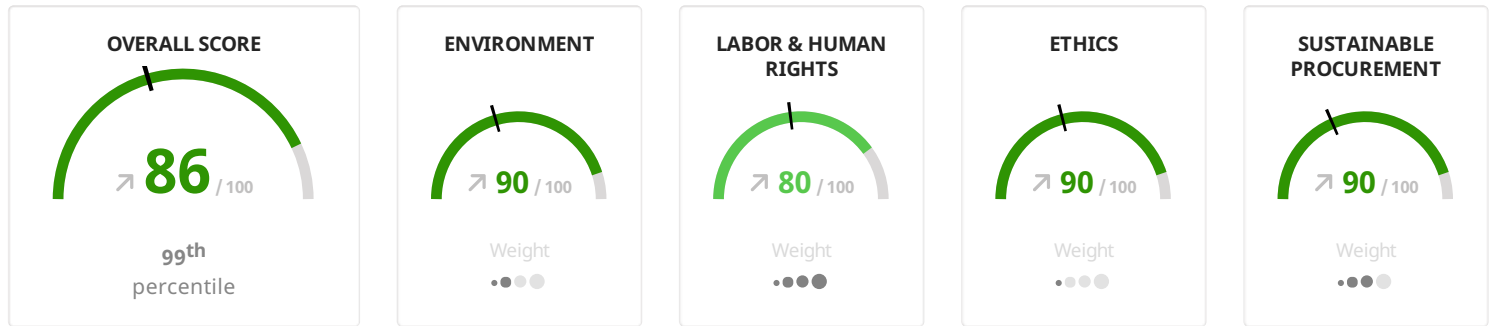

TOYOTA MATERIAL HANDLING DANMARK AS

Slangerup - Denmark | Wholesale of other machinery and equipment
 Publication date: 12 Nov 2024
 Valid until: 12 Nov 2025

SUSTAINABILITY PERFORMANCE OVERVIEW

Score breakdown

Sustainability performance ● Insufficient ● Partial ● Good ● Advanced ● Outstanding — Average score

Overall score distribution

Theme score comparison

* You are receiving this score/medal based on the disclosed information and news resources available to EcoVadis at the time of assessment. Should any information or circumstances change materially during the period of the scorecard/medal validity, EcoVadis reserves the right to place the business' scorecard/medal on hold and, if considered appropriate, to re-assess and possibly issue a revised scorecard/medal.