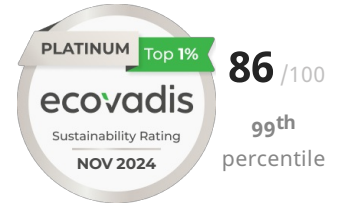

TOYOTA MATERIAL HANDLING DANMARK AS

Slangerup - Denmark | Wholesale of other machinery and equipment
Publication date: 12 Nov 2024
Valid until: 12 Nov 2025